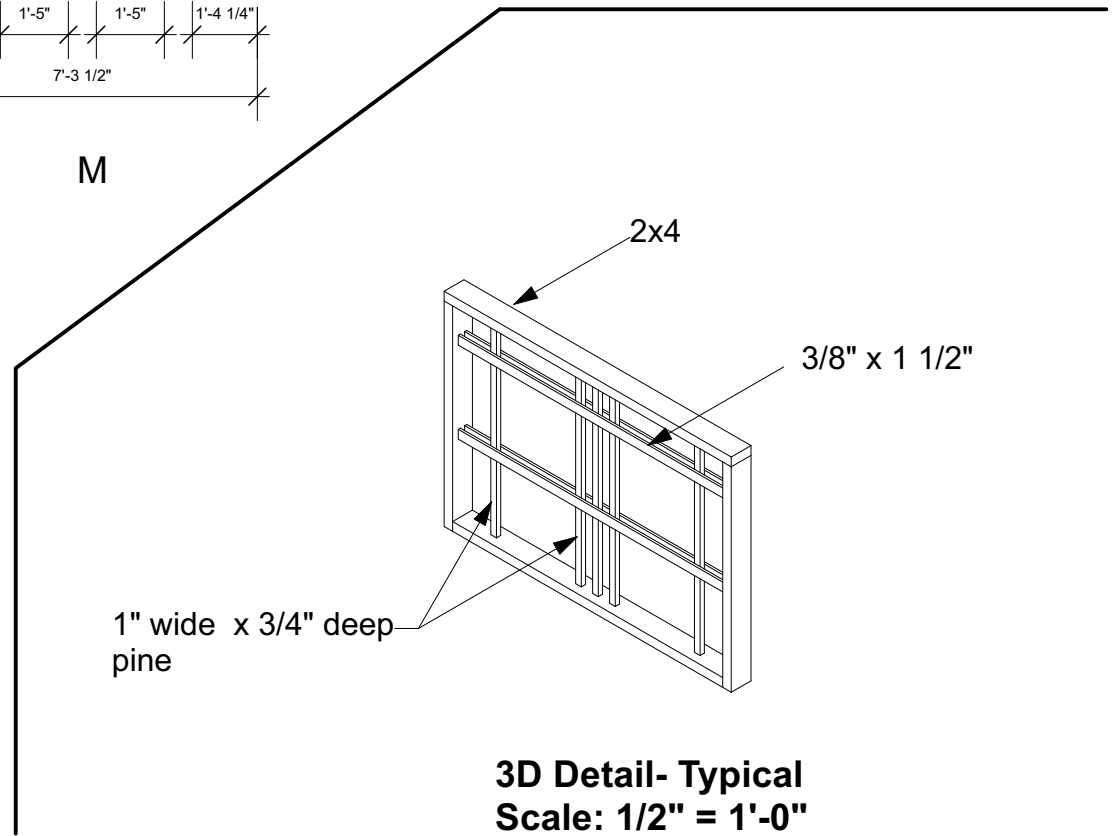

3D Detail- Typical
Scale: 1/2" = 1'-0"

Producing Organization

Northfield Schools

Production Title

2024 Rock N Roll Revival

Director

Ray Coudret

Drawing Information

1/7/2024
B. Bjorklund

Revision:

Scale

1/4"=1'-0"

Railing Elevation
Drawing

Drawing Number

X of X