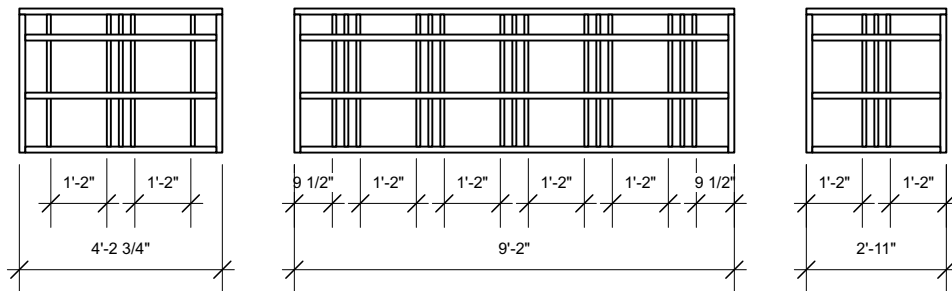

N

O

P

(Note: No changes from the 2022 Railings)